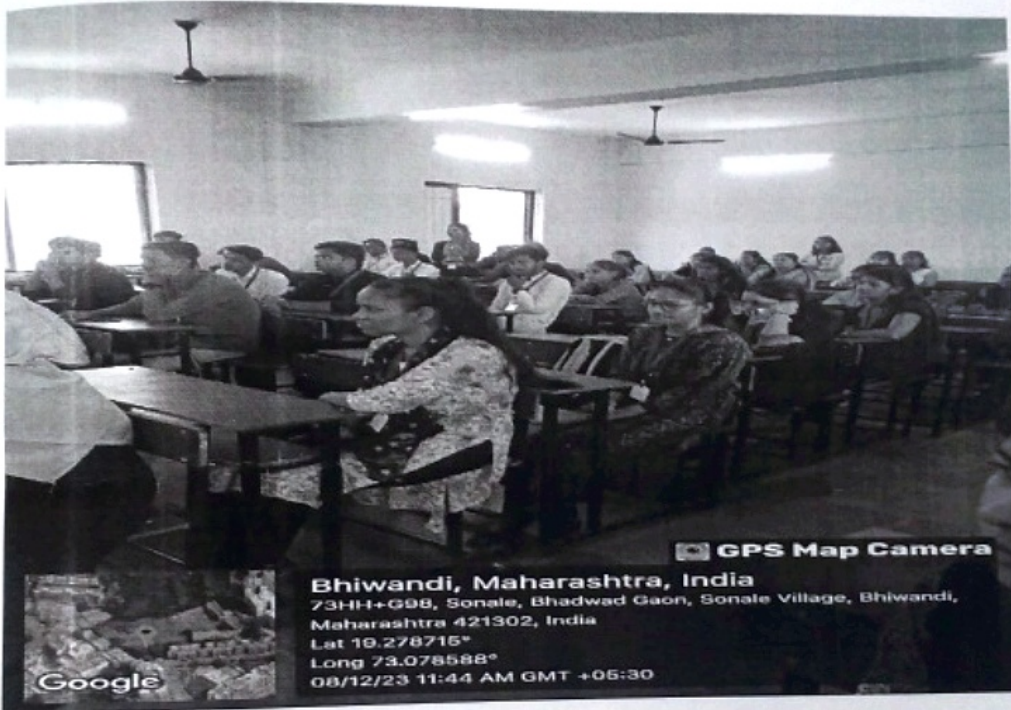

SWAYAM SIDDHI MITRA SANGH'S DEGREE COLLEGE.

(Affiliated to University of Mumbai, Recognised by Govt. of
Maharashtra)

(An ISO 9001-2000 Certified Institute)

Sonadevi Compund, Near Octroi Naka, Kalyan Road, Bhiwandi, Dist-Thane-421302.
Tel. : (02522)249191/8805249191. E-Mail : ssmsdegreecollege@gmail.com Website: www.swayamsiddhi.info

GPS Map Camera

Bhiwandi, Maharashtra, India

73HH+G98, Sonale, Bhadwad Gaon, Sonale Village, Bhiwandi,
Maharashtra 421302, India

Lat 19.278715°

Long 73.078588°

08/12/23 11:44 AM GMT +05:30