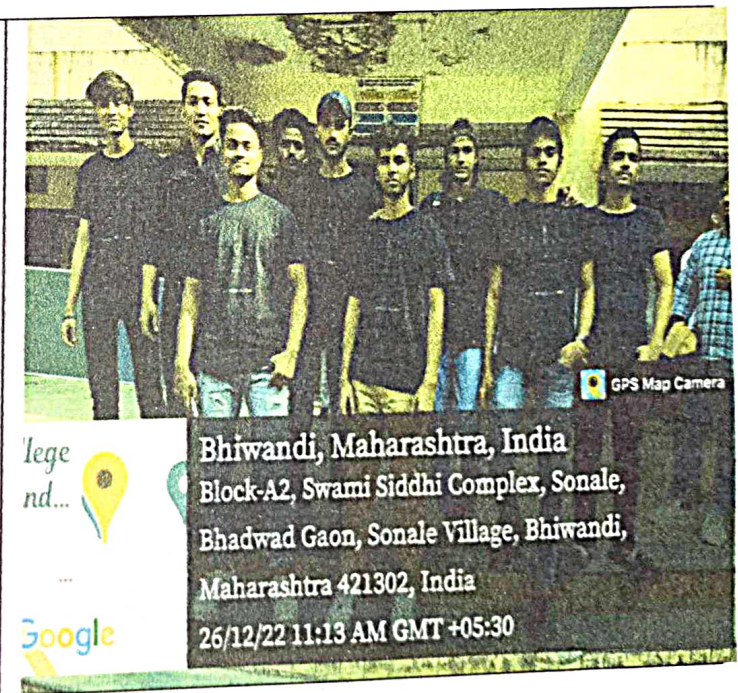

Mh
VC PRINCIPAL
Swyam Siddhi Mitra Sangh's Degree College
Bhiwandi-421302 (Thane)