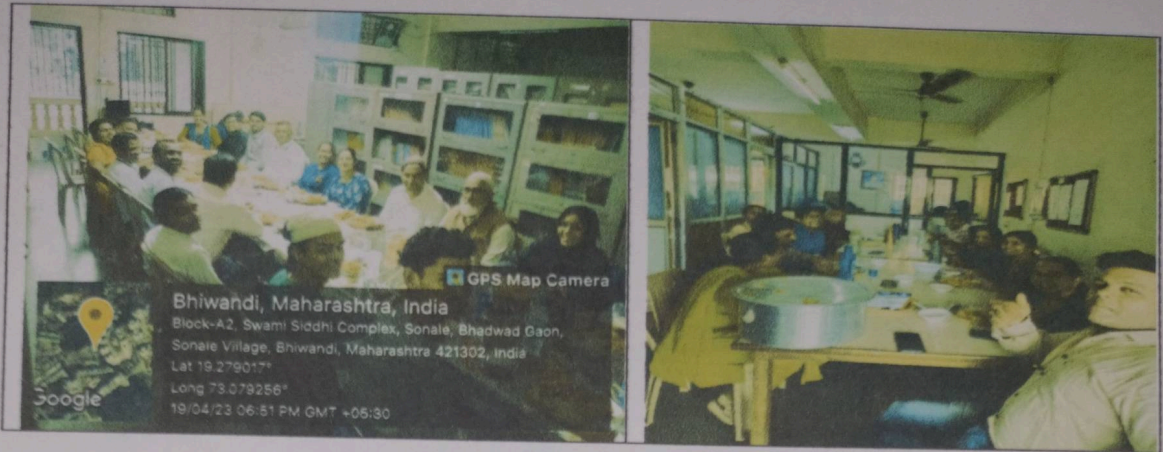

5) Swayam siddhi Mitra Sangh's Degree College has organized Eid celebration in which organized a Iftar Party amongst the staff to bring unity in diversity.