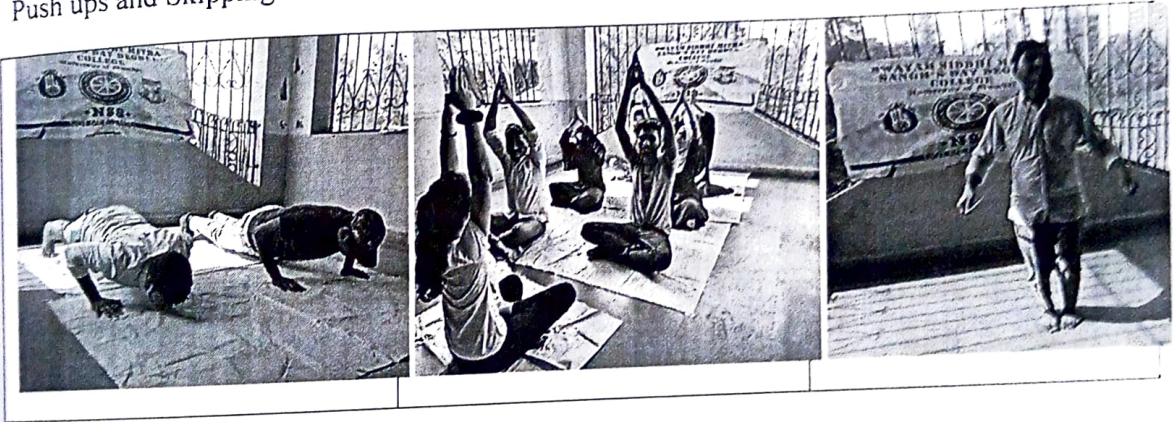

(An ISO 9001-2000 Certified Institute)

Sonadevi Compound, Near Octroi Naka, Kalyan Road, Bhiwandi, Dist-Thane-421302.

Date: 22/6/2022

A
Report on
Yoga and Physical Fitness Day:

On the event of "Yoga & Physical Fitness Day" NSS Unit organised yoga and physical activities on the occasion of FIT INDIA CAMPAIGN, in which students performed Yoga, Push ups and Skipping.